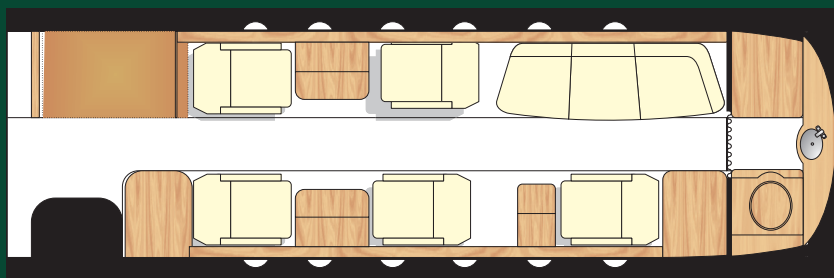

### Typical Aircraft Amenities:

- Maximum Range: 5.5 hours / 2,600 miles
- Maximum Seating: 8 passengers
- Equipped with RVSM, TCAS II, EGPWS
- CD / DVD player and Airshow
- Flight phone
- Mini galley
- Enclosed lavatory